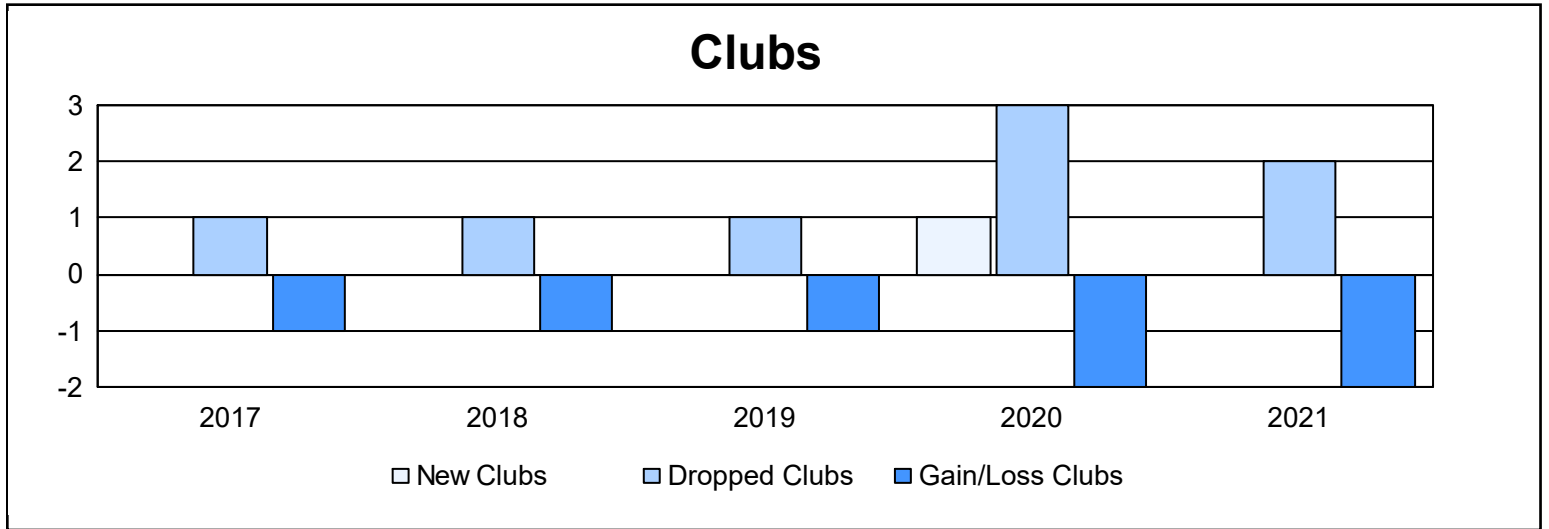

Year	New Clubs	Dropped Clubs	Gain/ Loss Clubs	New Members	Charter Members	Reinstate Members	Transfer Members	Total Member Added	Total Members Dropped	Gain/ Loss Members
2016-2017	0	1	-1	149	1	10	7	167	223	-56
2017-2018	0	1	-1	122	1	6	15	144	239	-95
2018-2019	0	1	-1	108	0	4	7	119	156	-37
2019-2020	1	3	-2	85	24	9	9	127	248	-121
2020-2021	0	2	-2	82	3	1	13	99	146	-47
<b>Average</b>	<b>0</b>	<b>2</b>	<b>-1</b>	<b>109</b>	<b>6</b>	<b>6</b>	<b>10</b>	<b>131</b>	<b>202</b>	<b>-71</b>

### Membership Composition June 2021 Cumulative