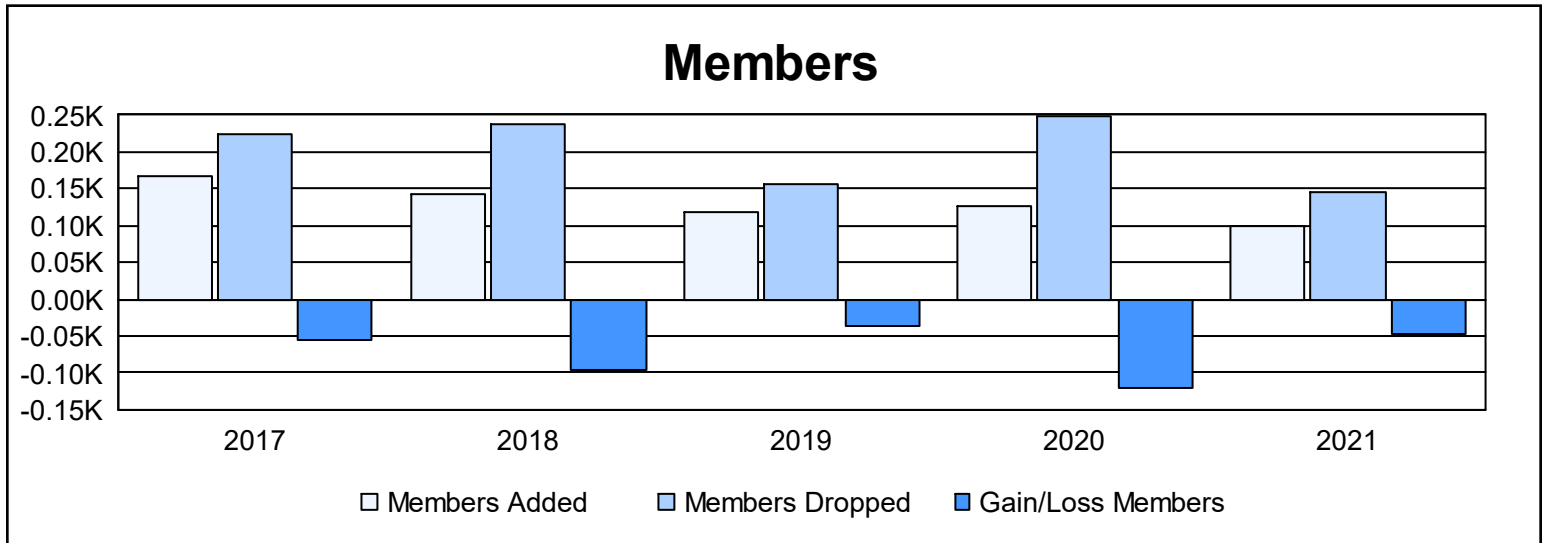

Year	New Clubs	Dropped Clubs	Gain/ Loss Clubs	New Members	Charter Members	Reinstate Members	Transfer Members	Total Member Added	Total Members Dropped	Gain/ Loss Members
2016-2017	0	1	-1	149	1	10	7	167	223	-56
2017-2018	0	1	-1	122	1	6	15	144	239	-95
2018-2019	0	1	-1	108	0	4	7	119	156	-37
2019-2020	1	3	-2	85	24	9	9	127	248	-121
2020-2021	0	2	-2	82	3	1	13	99	146	-47
<b>Average</b>	<b>0</b>	<b>2</b>	<b>-1</b>	<b>109</b>	<b>6</b>	<b>6</b>	<b>10</b>	<b>131</b>	<b>202</b>	<b>-71</b>

### Membership Composition June 2021 Cumulative